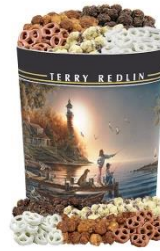

## CLASSIC CARAMEL CORN

Glazed to perfection with real butter and brown sugar to create a flavor to remember, with a crunch you can't forget.

Net Wt. 8 oz. ▲ \$10

## CARAMEL WITH SEA SALT

Caramel corn made with real butter, brown sugar and the perfect amount of sea salt. The crunchy, sweet and salty combination will leave you wanting more.

Net Wt. 16 oz. **\$25**