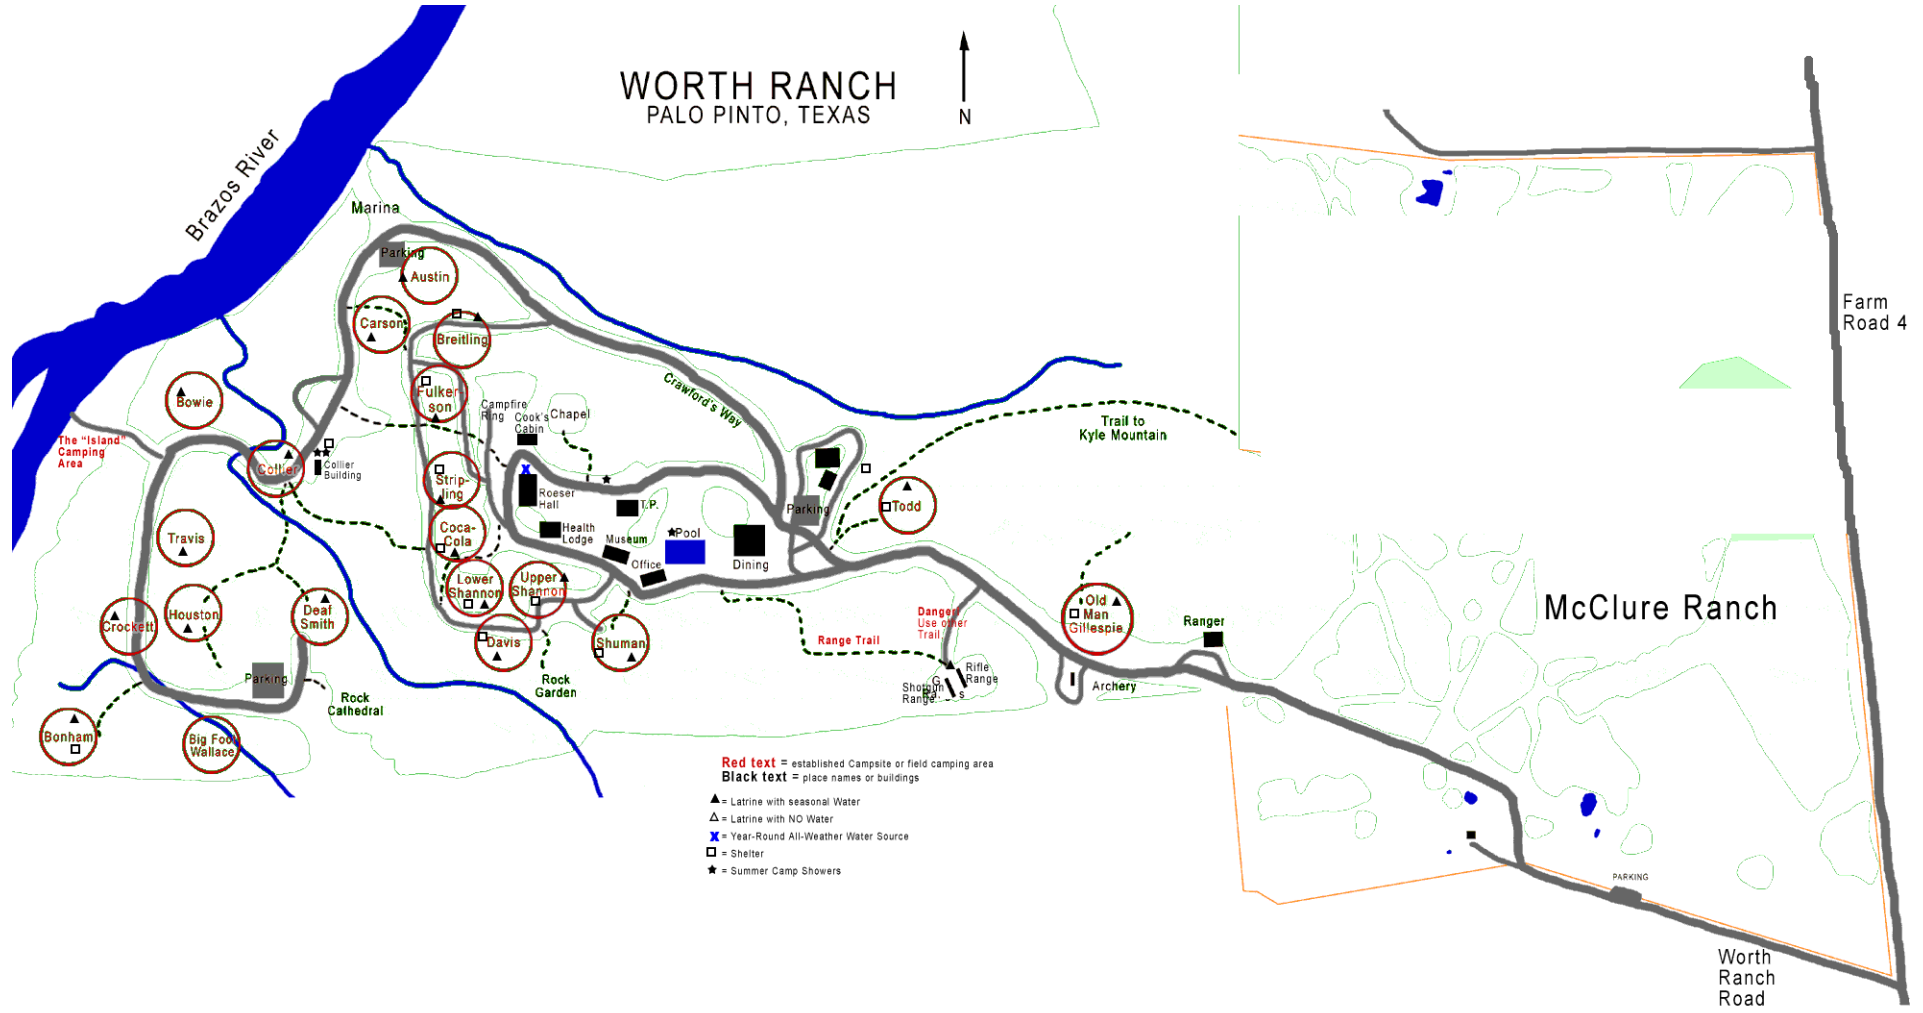

WORTH RANCH PALO PINTO, TEXAS

- Red text** = established Campsite or field camping area
- Black text** = place names or buildings
- ▲ = Latrine with seasonal Water
- △ = Latrine with NO Water
- ⊗ = Year-Round All-Weather Water Source
- = Shelter
- ★ = Summer Camp Showers

Farm Road 4

McClure Ranch

Worth Ranch Road