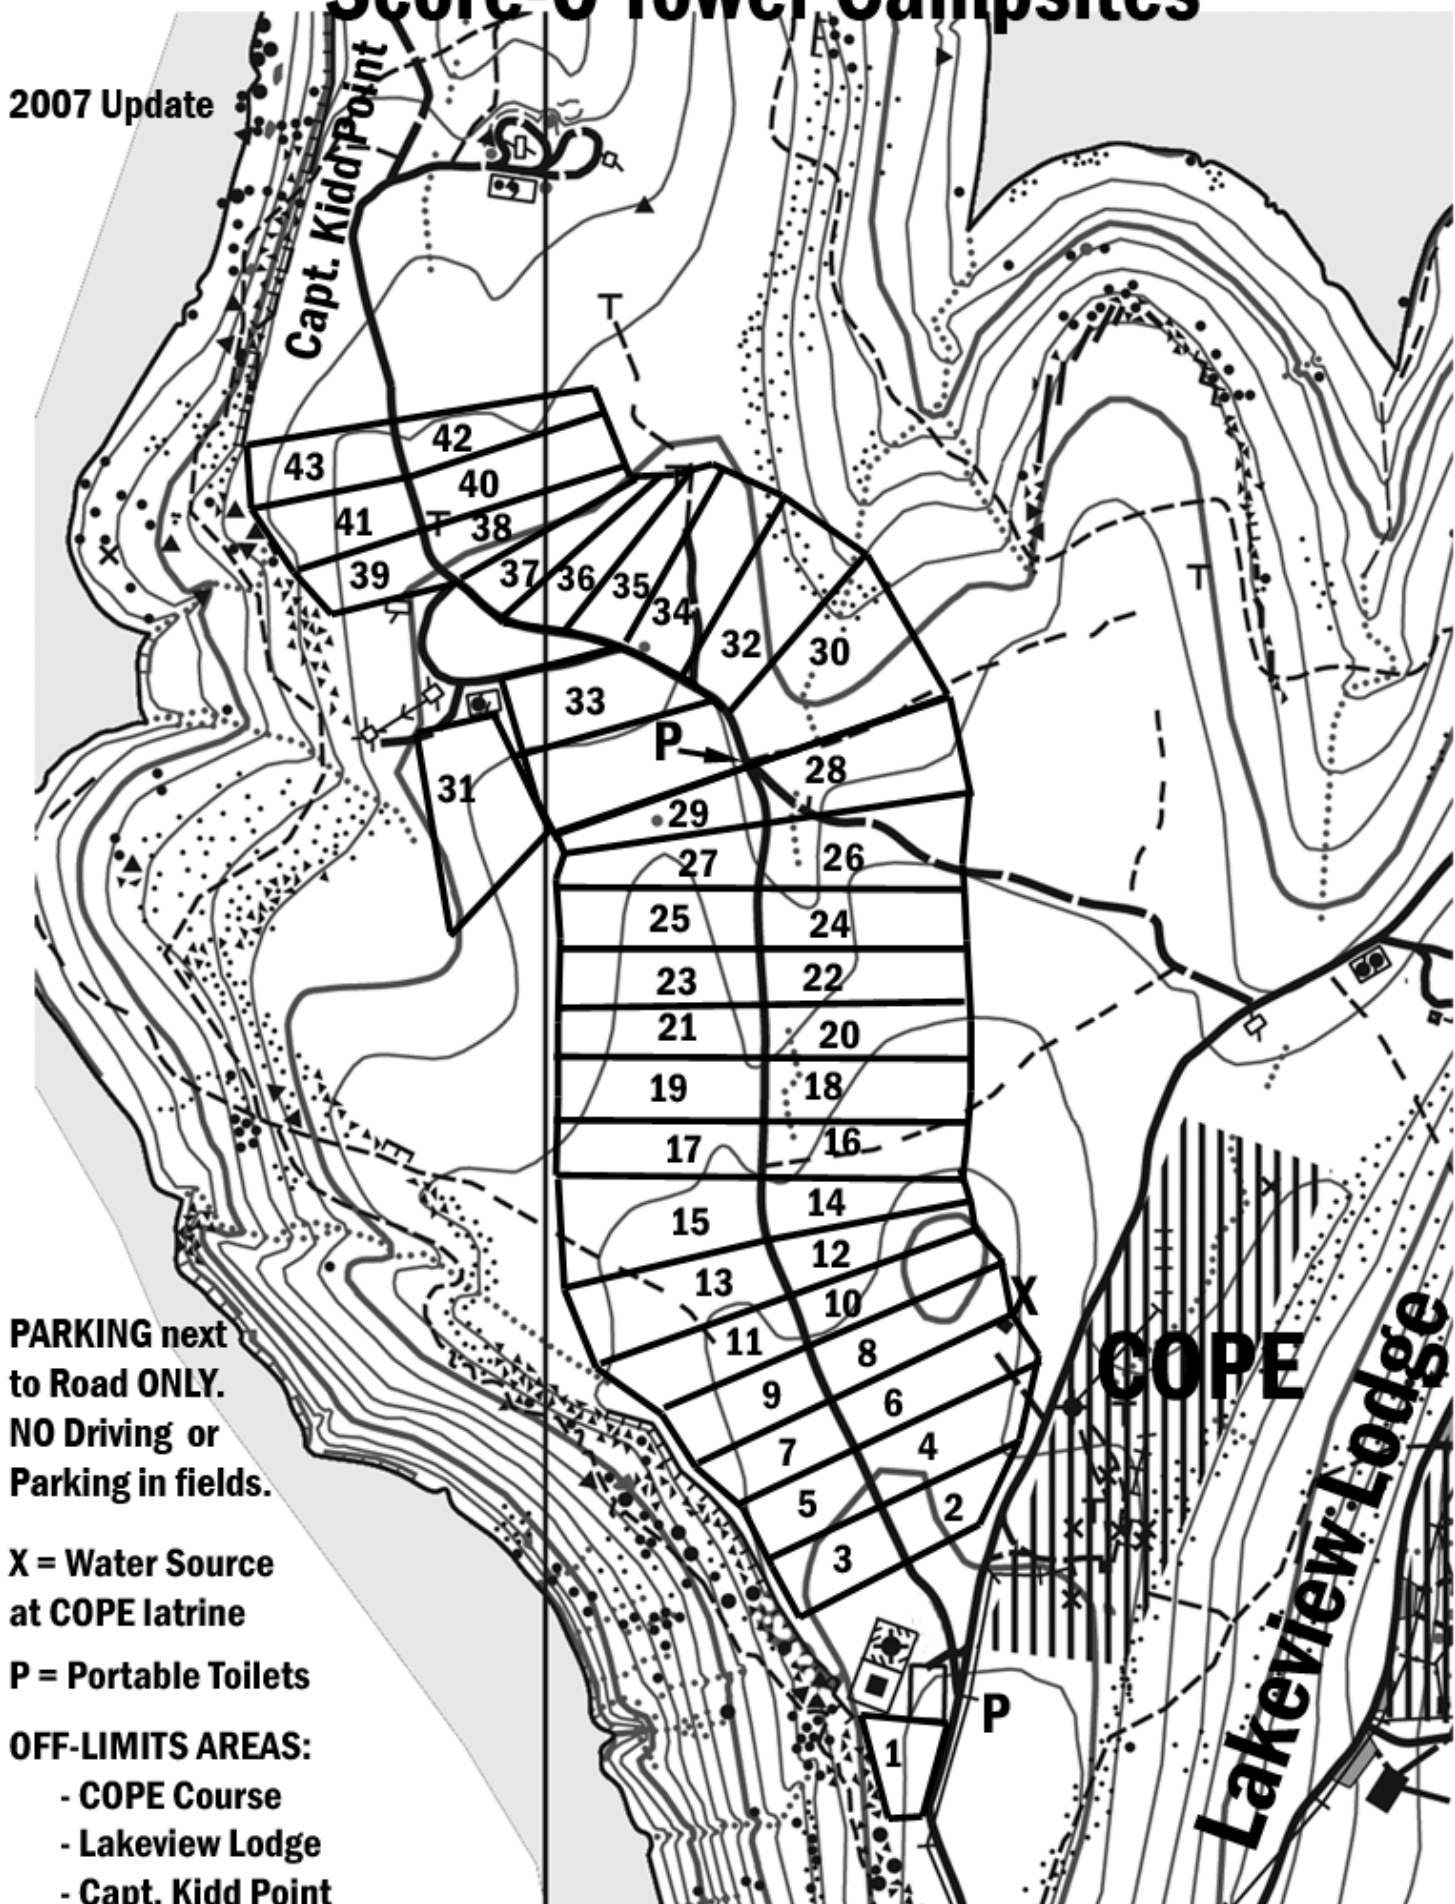

Score-0 Tower Campsites

2007 Update

PARKING next to Road **ONLY**.
NO Driving or Parking in fields.

X = Water Source at COPE latrine

P = Portable Toilets

OFF-LIMITS AREAS:

- COPE Course
- Lakeview Lodge
- Capt. Kidd Point