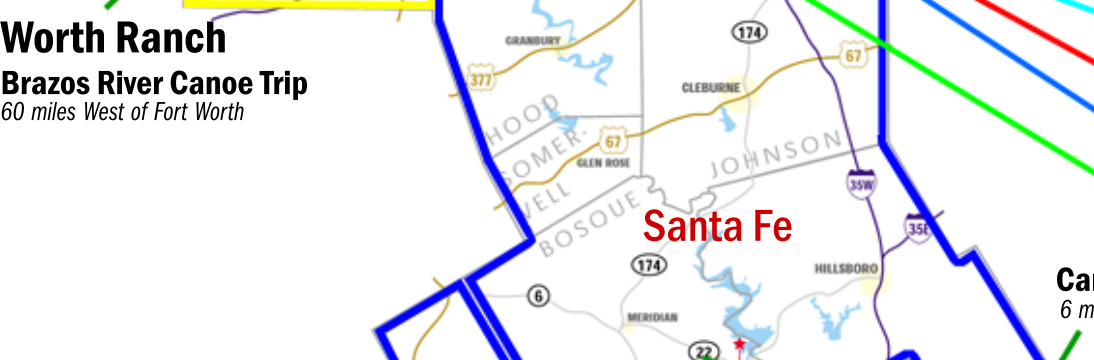

# Longhorn Council District Map

**Sid Richardson Scout Ranch**  
**Chisholm Trail Adventure**  
**Steele Island Wakeboarding**  
*70 miles NW of DFW Airport*

**Metroplex Districts:**

- Topsanah
- Tonkawa
- Lakeview
- Roadrunner
- Trailblazer
- Crosstimbers
- Tejas
- Woodbine
- Silver Star
- Trinity Trails

**Worth Ranch**  
**Brazos River Canoe Trip**  
*60 miles West of Fort Worth*

**Camp Shuler**  
*Wilderness site on Lake Whitney*

**Camp Braley**  
*6 miles east of Waco*

**Council Offices**  
**Hurst** ★  
**Waco** ★