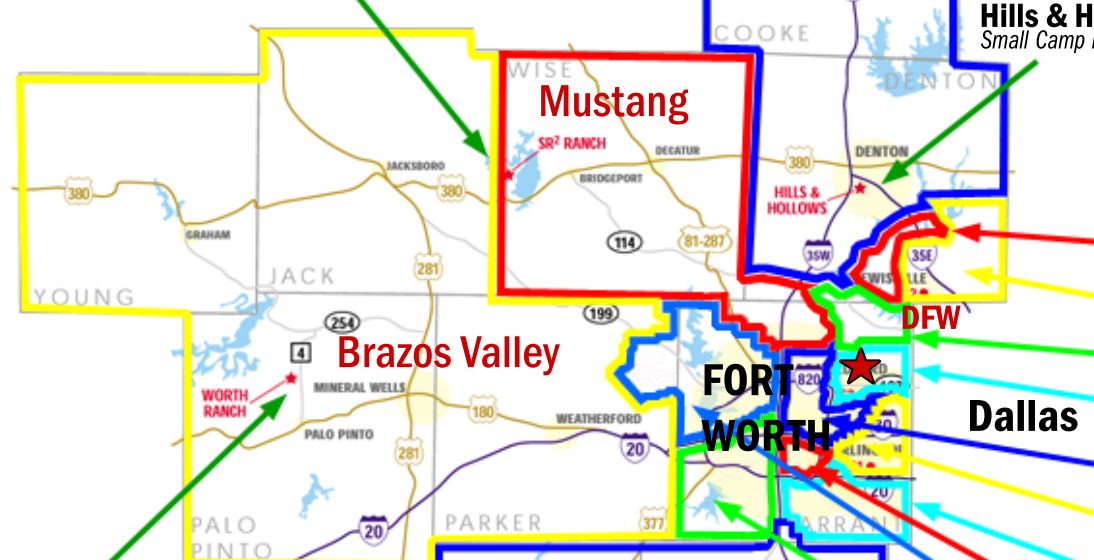

# Longhorn Council District Map

**Sid Richardson Scout Ranch**  
**Chisholm Trail Adventure**  
**Steele Island Wakeboarding**  
*70 miles NW of DFW Airport*

**Metroplex Districts:**

- Topsanah
- Tonkawa
- Lakeview
- Roadrunner
- Trailblazer
- Crosstimbers
- Tejas
- Woodbine
- Silver Star
- Trinity Trails

**Worth Ranch**  
**Brazos River Canoe Trip**  
*60 miles West of Fort Worth*

**Camp Shuler**  
*Wilderness site on Lake Whitney*

**Camp Braley**  
*6 miles east of Waco*

**Council Offices**  
**Hurst** ★  
**Waco** ★

**Camp Tahuaya**  
*47 Miles South of Waco*  
*50 miles North of Austin*

**Chisholm Trail**