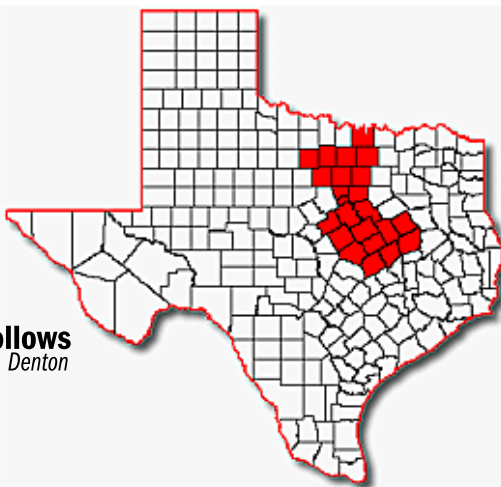

# Longhorn Council District Map

**Sid Richardson Scout Ranch**  
**Chisholm Trail Adventure**  
**Steele Island Wakeboarding**  
*70 miles NW of DFW Airport*

**Metroplex Districts:**

- Topsanah
- Tonkawa
- Lakeview
- Roadrunner
- Trailblazer
- Crosstimbers
- Tejas
- Woodbine
- Silver Star
- Trinity Trails

**Worth Ranch**  
**Brazos River Canoe Trip**  
*60 miles West of Fort Worth*

**Camp Shuler**  
*Wilderness site on Lake Whitney*

**Camp Braley**  
*6 miles east of Waco*

**Council Offices**  
**Hurst** ★  
**Waco** ★