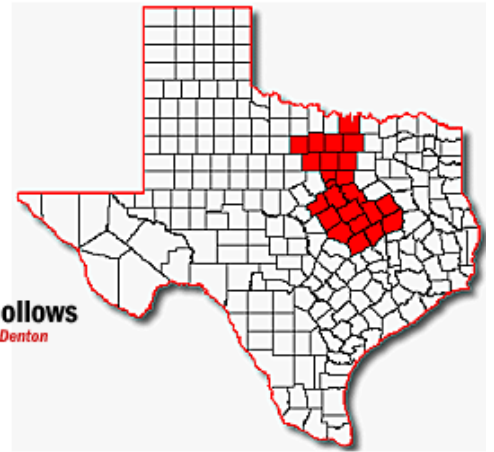

The Longhorn Council's Districts

Sid Richardson Scout Ranch
Chisholm Trail Adventure
Steele Island Wakeboarding
70 miles NW of DFW Airport

Frontier Trails

Hills & Hollows
Small Camp in Denton

Mustang

Metroplex Districts:

- **Topsanah**
- **Tonkawa**
- **Lakeview**
- **Roadrunner**
- **Trailblazer**
- **Crosstimbers**
- **Tejas**
- **Woodbine**
- **Silver Star**
- **Trinity Trails**

Brazos Valley

Fort Worth

Dallas

Worth Ranch
Brazos River Canoe Trip
60 miles West of Fort Worth

Camp Shuman
At Lake Worth

Santa Fe

Three Rivers

Camp Braley
6 miles east of Waco

Camp Shuler
Wilderness site on Lake Whitney

Indian Nations

Comanche Trails

Waco